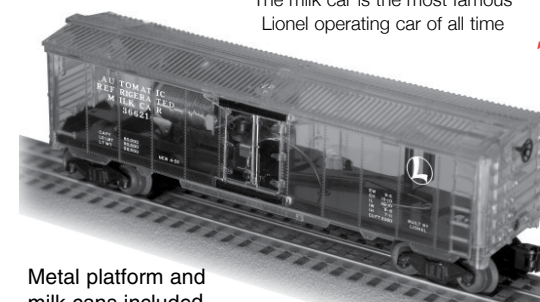

Transparent Milk Car

6-29301

The milk car is the most famous Lionel operating car of all time

SALE $129⁹⁵
REG 154.95

Metal platform and milk cans included.

POSTWAR LIONEL STEAM	REG	SALE
246 SCOUT L+T 1959	VG	69.95 39.95
637 637 LOCO AND TENDER	EX	195.00 99.95
675 675 LOCO AND TENDER	EX	199.95 129.95
2037 2-6-4 L&T W/MAGNETRACTION	VG	149.95 89.95
2037 2-6-4 L&T W/MAGNETRACTION	EX	189.95 119.95
2020-1947 6-8-6 TURBINE L+T	VG	249.95 149.95
671 671 LOCO & TENDER CLASSIC	VG	229.95 129.95
681-1950 6-8-6 TURBINE L+T	VG	259.95 159.95
682-1954 6-8-6 TURBINE L+T WITH OILER	M	795.00 595.00
736 1953-1955 BERKSHIRE L+T	VG	395.00 279.95

POSTWAR DIESELS	REG	SALE
218 SANTA FE SILVER+RED ALCO AA	VGOB	275.00 159.95
224 NAVY BLUE ALCO AB 1960	VG	249.95 199.95
232 NH ORANGE ALCO A 1962	VG	325.00 225.00
613 U.P. NW2 YELLOW/GRAY	VG	195.00 115.00
2032 ERIE BLK/YELL ALCO AA	EX	324.95 199.95
2033 UNION PACIFIC SILVER ALCO AALNMC	VG	695.00 495.00
2321 LACKAWANNA FM GRAY TOP	VG	395.00 249.95
2322 VIRGINIAN FM BLUE PLASTIC	LN	1795.00 1195.00
2330 GREEN 2 MOTOR GG-1 1950	VG	395.00 295.00
2338 GP-7 MILWAUKEE ROAD	EX	395.00 275.00
2245 TEXAS SPECIAL F-3 AB 1954	EX	1295.00 825.00
2245 TEXAS SPECIAL F-3 AB 1954	G	495.00 295.00
2331 BLACK VIRGINIAN FM	VG	549.95 375.00
2331 BLACK VIRGINIAN FM	EX	795.00 495.00
2332 GREEN 5 STRIPE 1948	EX+OB	1295.00 995.00
2332 GREEN 5 STRIPE 1948	G	395.00 275.00
2343 SANTA FE F-3 AA 1950	VG	495.00 249.95
2343 SANTA FE F-3 AA 1950	G	375.00 250.00
2343C WIRE VENT SF B UNIT	VG	175.00 99.95
2344C NYC WIRE VENT B UNIT	EX	394.95 250.00
2353 SF FE AA WITH DIMPLE	VG	495.00 295.00
2353 SF FE AA WITH DIMPLE	VG	395.00 265.00
2356C SOUTHERN B UNIT	M	795.00 495.00
2360 GG-1 5 STRIPE TUSCAN 1956	G	395.00 249.95
2373 CANADIAN PACIFIC F-3 AB	VG REPAINT	495.00 395.00
2383 SANTA FE F-3 AB 1959-63	VG	375.00 279.95
6250 RUBBERSEABOARD NW2 ORANGE+BLUE	VG	475.00 224.95

POSTWAR LIONEL MOTORIZED UNITS	REG	SALE
44 ARMY ROCKET LAUNCHER BLUE	VG	149.95 99.95
60 TROLLEY BLUE LETTER	G	89.95 49.95
41 ARMY MOTORIZED UNIT	VG	195.00 125.00
50 GANG CAR R-HAND HORN	VG	49.95 39.95
52 FIRE CAR	GOB	144.95 89.95
53 RIO GRANDE SNOW PLOW	EX	249.95 174.95
60 TROLLEY BLUE LETTER	VG	124.95 74.95
69 TRACK MAINTINANCE CAR	VG	374.95 244.95
520 BOX CAB ELECTRIC	EX	119.95 89.95
3927 TRACK CLEANING CAR	EX	124.95 89.95
3927 TRACK CLEANING CAR	VG	99.95 69.95

LIONEL POSTWAR BOX SETS	REG	SALE
2234W 1954 2353 SANTA FE F-3PASSENGER	EXOB	1695 1195
1521WS 1954 681 STEAM FREIGHT SET	LN	795 575
2167WS 1950 681 STEAM FREIGHT SET	LN	995 750
1531W 1955 2328 BURLINGTON FREIGHT	VG+OB	795 595
1542 1956 520 FREIGHT SET	LN	495 350
11540 1965 239 FREIGHT SET	EXOB	325 225
1609 1959 246 STEAM FREIGHT SET	LN	225 125