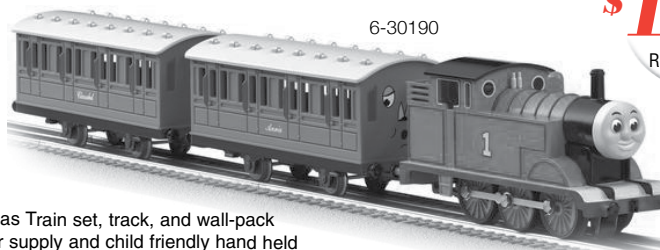

Thomas O-Gauge Set with NEW Remote Control

SALE $139⁹⁵
REG 159.95

Thomas Train set, track, and wall-pack power supply and child friendly hand held remote included. Easy-to-use power and control system. Remote is color-coordinated with the locomotive it controls. Run more than one locomotive on the same track!